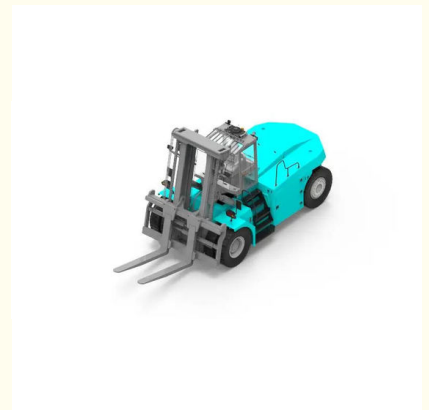

Goodsense 3-6m Lifting Height Lead Battery 30 Ton Forklift 30000kg Electric Forklift Truck With Side Shift

Our Product Introduction

Basic Information

- Place of Origin: China
- Brand Name: Goodsense
- Model Number: FB300
- Minimum Order Quantity: Negotiable
- Price: Negotiable
- Packaging Details: Bare packaging
- Delivery Time: 30-40work days
- Payment Terms: T/T

Product Specification

- Model Number: FB300
- Rated Loading Capacity: 30 TON
- Core Components: Motor, Pump, Gearbox
- Weight (KG): 42500 Kg
- Fork Length: 1220mm
- Fork Width: 150mm
- Overall Dimensions: 3140*1600*2140mm
- Overall Dimension: 6665*3050*3500mm
- Place Of Origin: China
- Brand Name: Goodsense
- Name: Forklift
- Condition: New
- Energy Supply: Reference Introduction
- Advantage: Small Vibration And Noise
- Highlight: **30000kg electric forklift truck.**

for more products please visit us on rdforklift.com

Product Description

Our Product Introduction

for more products please visit us on rdforklift.com

Advantages

1				FB250	FB280	FB300
2		Power Type		Battery	Battery	Battery
3		Driving Style		Seated	Seated	Seated
4		Rated Capacity	kg	25000	28000	30000
5		Load Centre	mm	1200	1200	1200